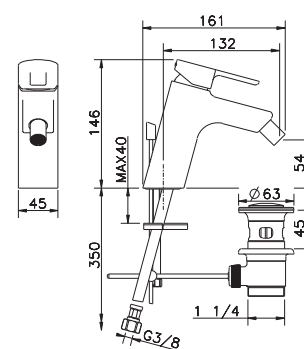

LAVABO

Miscelatore monocomando lavabo
monoforo ENERGYSAVE
bocca 120 mm
scarico automatico 1"1/4

Single lever wash basin mixer
with 1"1/4 pop-up waste
G.38" stainless steel flexible hoses

**Cod. Aquamat
AD20051521**

**Cod. Iperceramica
15992**

BIDET

Miscelatore monocomando
bidet monoforo
ENERGYSAVE

bocca 132 mm
scarico automatico 1"1/4

Single lever bidet basin mixer
with 1"1/4 pop-up waste

G.38" stainless steel flexible hoses

**Cod. Aquamat
AD20055521**

**Cod. Iperceramica
15993**

DOCCIA

Miscelatore monocomando
doccia incasso 1/2" piastra
tonda

Exposed part for concealed
S.L shower valve
with concealed part

**Cod. Aquamat
AD20030021**

**Cod. Iperceramica
10734**

DOCCIA

Miscelatore monocomando
doccia/vasca incasso 1/2"
deviatore 2 uscite 1/2" e 3/4"
piastra tonda

Exposed part for concealed S.L.
bath-shower
2 outlet automatic diverter
with concealed part