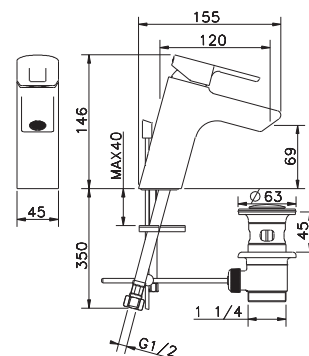

LAVABO

Miscelatore monocomando lavabo
monoforo ENERGYSAVE
bocca 120 mm
scarico automatico 1"1/4

Single lever wash basin mixer
with 1"1/4 pop-up waste
G.38" stainless steel flexible hoses

**Cod. Aquamat
AD20051521**

**Cod. Iperceramica
15992**

BIDET

Miscelatore monocomando
bidet monoforo
ENERGYSAVE

bocca 132 mm
scarico automatico 1"1/4

Single lever bidet basin mixer
with 1"1/4 pop-up waste

G.38" stainless steel flexible hoses

**Cod. Aquamat
AD20055521**

**Cod. Iperceramica
15993**

DOCCIA

Miscelatore monocomando
doccia incasso 1/2" piastra
tonda

Exposed part for concealed
S.L shower valve
with concealed part

**Cod. Aquamat
AD20030021**

**Cod. Iperceramica
10734**

DOCCIA

Miscelatore monocomando
doccia/vasca incasso 1/2"
deviatore 2 uscite 1/2" e 3/4"
piastra tonda

Exposed part for concealed S.L.
bath-shower
2 outlet automatic diverter
with concealed part