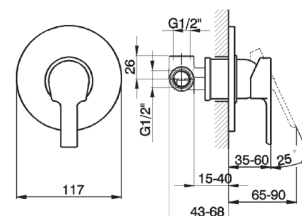

**Cod. Aquamat
AD20055521**

**Cod. Iperceramica
15993**

DOCCIA

Miscelatore monocomando
doccia incasso 1/2" piastra
tonda

Exposed part for concealed
S.L shower valve
with concealed part

**Cod. Aquamat
AD20030021**

**Cod. Iperceramica
10734**

DOCCIA

Miscelatore monocomando
doccia/vasca incasso 1/2"
deviatore 2 uscite 1/2" e 3/4"
piastra tonda

Exposed part for concealed S.L.
bath-shower
2 outlet automatic diverter
with concealed part