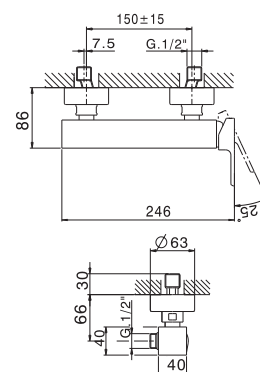

**Cod. Aquamat
AD20044021**

**Cod. Iperceramica
10732**