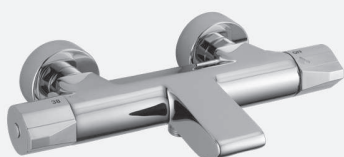

LAVABO

Miscelatore monocomando lavabo
monoforo ENERGYSAVE
bocca 120 mm
scarico automatico 1"1/4

Single lever wash basin mixer
with 1"1/4 pop-up waste
G.38" stainless steel flexible hoses

**Cod. Aquamat
AD20051521**

**Cod. Iperceramica
15992**

BIDET

Miscelatore monocomando
bidet monoforo
ENERGYSAVE

bocca 132 mm
scarico automatico 1"1/4

Single lever bidet basin mixer
with 1"1/4 pop-up waste

G.38" stainless steel flexible hoses

**Cod. Aquamat
AD20055521**

**Cod. Iperceramica
15993**

DOCCIA

Miscelatore monocomando
doccia incasso 1/2" piastra
tonda

Exposed part for concealed
S.L shower valve
with concealed part

**Cod. Aquamat
AD20030021**

**Cod. Aquamat
ADT0117021**

**Cod. Iperceramica
10736**

VASCA

Miscelatore termostatico
vasca esterno
SAFE TOUCH
attacco per lessibile 1/2" M
senza completo doccia

Thermostatic bath mixer
without shower set
1/2" M flexible connection