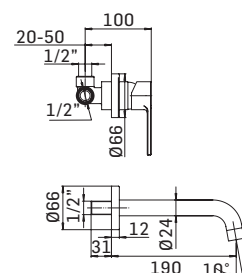

Concealed single lever basin mixer, composed by: assembly components, external components and wall mounted spout

Cod. 59903

Cod. 62827

Cod. fornitore
47870000V421

Cod. Iperceramica
59826

Finitura - Finishing
Cromo - Chrome