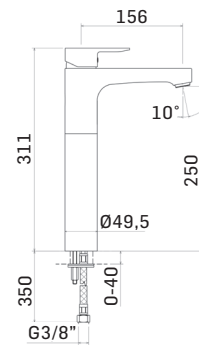

Cod. fornitore
46860000H001

Cod. Iperceramica
59825

Finitura - Finishing
Cromo - Chrome