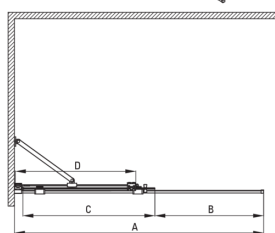

PRIZMA

Shower wall, walk-in

Product code: 79007
EAN: 5907650816447
Color: chrome
Warranty [years]: 2

Showe cabin

Width [mm]	1000
Height [mm]	1950
Glass thickness [mm]	6
Glass finish	transparent
Active cover	Yes

Model	Size	A (mm)	B (mm)	C (mm)	D (mm)
KTJ X39R	900x1950	880-900	360	475	420
KTJ X30R	1000x1950	980-1000	410	525	470
KTJ X32R	1200x1950	1180-1200	515	625	570
KTJ X34R	1400x1950	1380-1400	615	725	670