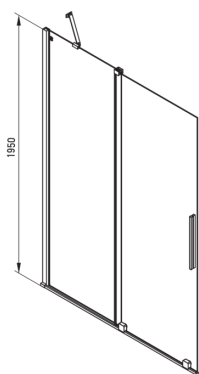

PRIZMA

Shower wall, walk-in

Product code: 79007
EAN: 5907650816447
Color: chrome
Warranty [years]: 2

Showe cabin

Width [mm]	1000
Height [mm]	1950
Glass thickness [mm]	6
Glass finish	transparent
Active cover	Yes

Features:

- Safe and durable tempered glass
- Possibility to install the cabin without a shower tray, directly on the tiles
- Hydrophobic Active-Cover coating that makes it easier for water to run off the glass
- Dedicated cleaning agent, safe for cleaned surfaces
- Only the best materials, the quality of which has been confirmed by laboratory tests
- Dedicated to Active Cover surfaces
- Reversible door that allows the cabin to be mounted on the right or left side
- The railings give the structure rigidity
- Resistance to impacts, chemicals and stains in accordance with PN-EN 14428+A1:2008 norm, confirmed by tests of the Institute of Ceramics and Building Materials

Model	Size	A (mm)	B (mm)	C (mm)	D (mm)
KTJ X39R	900x1950	880-900	360	475	420
KTJ X30R	1000x1950	980-1000	410	525	470
KTJ X32R	1200x1950	1180-1200	515	625	570
KTJ X34R	1400x1950	1380-1400	615	725	670