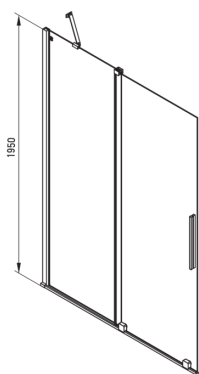

PRIZMA

Shower wall, walk-in

Product code: 79009
EAN: 5907650881360
Color: chrome
Warranty [years]: 2

Showe cabin

Width [mm]	1400
Height [mm]	1950
Glass thickness [mm]	6
Glass finish	transparent
Active cover	Yes

Features:

- Safe and durable tempered glass
- Possibility to install the cabin without a shower tray, directly on the tiles
- Hydrophobic Active-Cover coating that makes it easier for water to run off the glass
- Dedicated to Active Cover surfaces
- Only the best materials, the quality of which has been confirmed by laboratory tests
- Reversible door that allows the cabin to be mounted on the right or left side
- Resistance to impacts, chemicals and stains in accordance with PN-EN 14428+A1:2008 norm, confirmed by tests of the Institute of Ceramics and Building Materials

Model	Size	A (mm)	B (mm)	C (mm)	D (mm)
KTJ X39R	900x1950	880-900	360	475	420
KTJ X30R	1000x1950	980-1000	410	525	470
KTJ X32R	1200x1950	1180-1200	515	625	570
KTJ X34R	1400x1950	1380-1400	615	725	670