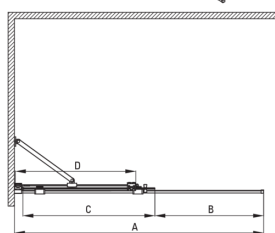

PRIZMA

Shower wall, walk-in

Product code: 79009
EAN: 5907650881360
Color: chrome
Warranty [years]: 2

Showe cabin

Width [mm]	1400
Height [mm]	1950
Glass thickness [mm]	6
Glass finish	transparent
Active cover	Yes

Model	Size	A (mm)	B (mm)	C (mm)	D (mm)
KTJ X39R	900x1950	880-900	360	475	420
KTJ X30R	1000x1950	980-1000	410	525	470
KTJ X32R	1200x1950	1180-1200	515	625	570
KTJ X34R	1400x1950	1380-1400	615	725	670