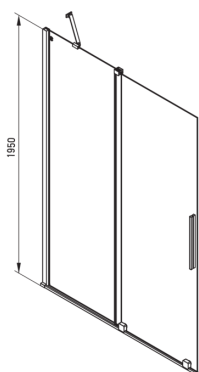

PRIZMA

Shower wall, walk-in

Product code: 79010
EAN: 5907650816461
Color: nero
Warranty [years]: 2

Showe cabin

Width [mm]	900
Height [mm]	1950
Glass thickness [mm]	6
Glass finish	transparent
Active cover	Yes

Features:

- Safe and durable tempered glass
- Possibility to install the cabin without a shower tray, directly on the tiles
- Hydrophobic Active-Cover coating that makes it easier for water to run off the glass
- Only the best materials, the quality of which has been confirmed by laboratory tests
- Reversible door that allows the cabin to be mounted on the right or left side
- The railings give the structure rigidity
- Resistance to impacts, chemicals and stains in accordance with PN-EN 14428+A1:2008 norm, confirmed by tests of the Institute of Ceramics and Building Materials
- Dedicated to Active Cover surfaces
- Dedicated cleaning agent, safe for cleaned surfaces

Model	Size	A (mm)	B (mm)	C (mm)	D (mm)
KTJ X39R	900x1950	880-900	360	475	420
KTJ X30R	1000x1950	980-1000	410	525	470
KTJ X32R	1200x1950	1180-1200	515	625	570
KTJ X34R	1400x1950	1380-1400	615	725	670