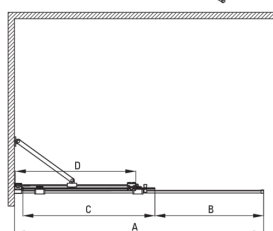

PRIZMA

Shower wall, walk-in

Product code: 79010
EAN: 5907650816461
Color: nero
Warranty [years]: 2

Showe cabin

Width [mm]	900
Height [mm]	1950
Glass thickness [mm]	6
Glass finish	transparent
Active cover	Yes

Model	Size	A (mm)	B (mm)	C (mm)	D (mm)
KTJ X39R	900x1950	880-900	360	475	420
KTJ X30R	1000x1950	980-1000	410	525	470
KTJ X32R	1200x1950	1180-1200	515	625	570
KTJ X34R	1400x1950	1380-1400	615	725	670