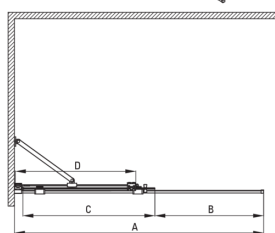

PRIZMA

Shower wall, walk-in

Product code: 79022
EAN: 5907650839385
Color: titanium
Warranty [years]: 2

Showe cabin

Width [mm]	900
Height [mm]	1950
Glass thickness [mm]	6
Glass finish	transparent
Active cover	Yes

Model	Size	A (mm)	B (mm)	C (mm)	D (mm)
KTJ X39R	900x1950	880-900	360	475	420
KTJ X30R	1000x1950	980-1000	410	525	470
KTJ X32R	1200x1950	1180-1200	515	625	570
KTJ X34R	1400x1950	1380-1400	615	725	670