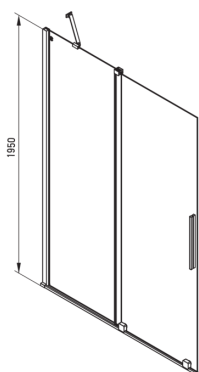

PRIZMA

Shower wall, walk-in

Product code: 79022
EAN: 5907650839385
Color: titanium
Warranty [years]: 2

Showe cabin

Width [mm]	900
Height [mm]	1950
Glass thickness [mm]	6
Glass finish	transparent
Active cover	Yes

Features:

- Only the best materials, the quality of which has been confirmed by laboratory tests
- Hydrophobic Active-Cover coating that makes it easier for water to run off the glass
- Possibility to install the cabin without a shower tray, directly on the tiles
- Safe and durable tempered glass
- Dedicated to Active Cover surfaces
- Resistance to impacts, chemicals and stains in accordance with PN-EN 14428+A1:2008 norm, confirmed by tests of the Institute of Ceramics and Building Materials
- Reversible door that allows the cabin to be mounted on the right or left side
- Dedicated cleaning agent, safe for cleaned surfaces

Model	Size	A (mm)	B (mm)	C (mm)	D (mm)
KTJ X39R	900x1950	880-900	360	475	420
KTJ X30R	1000x1950	980-1000	410	525	470
KTJ X32R	1200x1950	1180-1200	515	625	570
KTJ X34R	1400x1950	1380-1400	615	725	670