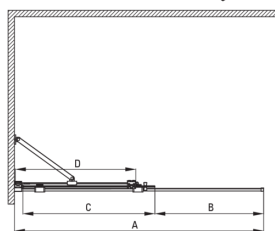

PRIZMA

Shower wall, walk-in

Product code: 79025
EAN: 5907650839408
Color: titanium
Warranty [years]: 2

Showe cabin

Width [mm]	1200
Height [mm]	1950
Glass thickness [mm]	6
Glass finish	transparent
Active cover	Yes

Model	Size	A (mm)	B (mm)	C (mm)	D (mm)
KTJ X39R	900x1950	880-900	360	475	420
KTJ X30R	1000x1950	980-1000	410	525	470
KTJ X32R	1200x1950	1180-1200	515	625	570
KTJ X34R	1400x1950	1380-1400	615	725	670