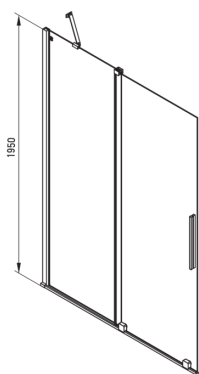

PRIZMA

Shower wall, walk-in

Product code: 79025
EAN: 5907650839408
Color: titanium
Warranty [years]: 2

Showe cabin

Width [mm]	1200
Height [mm]	1950
Glass thickness [mm]	6
Glass finish	transparent
Active cover	Yes

Features:

- Only the best materials, the quality of which has been confirmed by laboratory tests
- Hydrophobic Active-Cover coating that makes it easier for water to run off the glass
- Possibility to install the cabin without a shower tray, directly on the tiles
- Safe and durable tempered glass
- Dedicated to Active Cover surfaces
- Resistance to impacts, chemicals and stains in accordance with PN-EN 14428+A1:2008 norm, confirmed by tests of the Institute of Ceramics and Building Materials
- Reversible door that allows the cabin to be mounted on the right or left side
- Dedicated cleaning agent, safe for cleaned surfaces

Model	Size	A (mm)	B (mm)	C (mm)	D (mm)
KTJ X39R	900x1950	880-900	360	475	420
KTJ X30R	1000x1950	980-1000	410	525	470
KTJ X32R	1200x1950	1180-1200	515	625	570
KTJ X34R	1400x1950	1380-1400	615	725	670