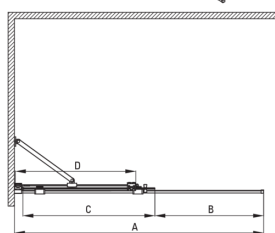

PRIZMA

Shower wall, walk-in

Product code: 79030
EAN: 5907650881407
Color: brushed gold
Warranty [years]: 2

Showe cabin

Width [mm]	1400
Height [mm]	1950
Glass thickness [mm]	6
Glass finish	transparent
Active cover	Yes

Model	Size	A (mm)	B (mm)	C (mm)	D (mm)
KTJ X39R	900x1950	880-900	360	475	420
KTJ X30R	1000x1950	980-1000	410	525	470
KTJ X32R	1200x1950	1180-1200	515	625	570
KTJ X34R	1400x1950	1380-1400	615	725	670