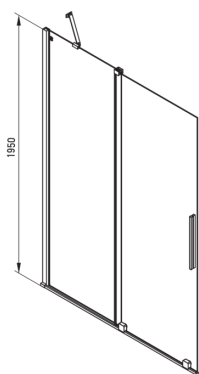

PRIZMA

Shower wall, walk-in

Product code: 79030
EAN: 5907650881407
Color: brushed gold
Warranty [years]: 2

Showe cabin

Width [mm]	1400
Height [mm]	1950
Glass thickness [mm]	6
Glass finish	transparent
Active cover	Yes

Features:

- Safe and durable tempered glass
- Possibility to install the cabin without a shower tray, directly on the tiles
- Hydrophobic Active-Cover coating that makes it easier for water to run off the glass
- Dedicated to Active Cover surfaces
- Only the best materials, the quality of which has been confirmed by laboratory tests
- Reversible door that allows the cabin to be mounted on the right or left side
- Resistance to impacts, chemicals and stains in accordance with PN-EN 14428+A1:2008 norm, confirmed by tests of the Institute of Ceramics and Building Materials
- Innovative and easy to maintain brushed gold coating

Model	Size	A (mm)	B (mm)	C (mm)	D (mm)
KTJ X39R	900x1950	880-900	360	475	420
KTJ X30R	1000x1950	980-1000	410	525	470
KTJ X32R	1200x1950	1180-1200	515	625	570
KTJ X34R	1400x1950	1380-1400	615	725	670