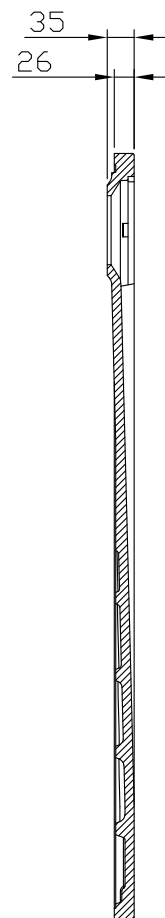

75957

DOGE PIATTO DOCCIA 70x100 h3 BIANCO

Made in P.R.C