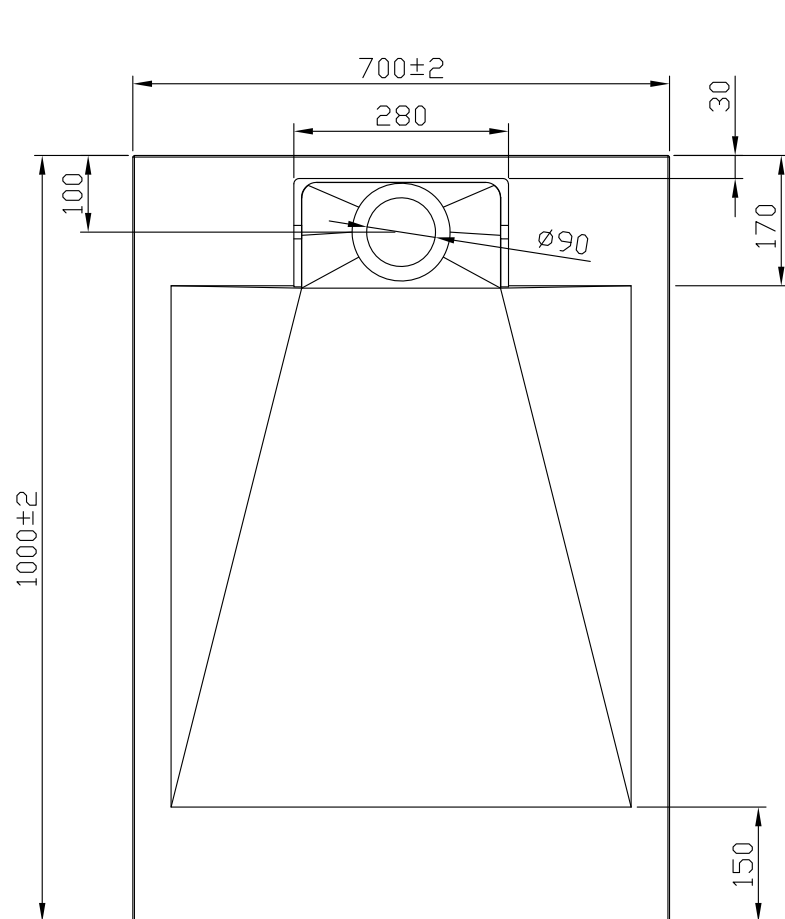

75957

DOGE PIATTO DOCCIA 70x100 h3 BIANCO

Made in P.R.C