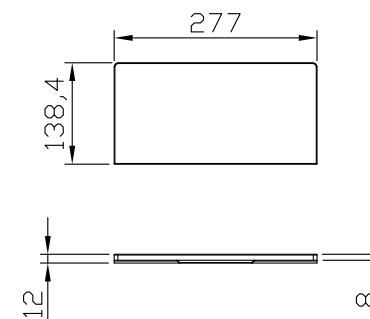

75957

DOGE PIATTO DOCCIA 70x100 h3 BIANCO

Made in P.R.C